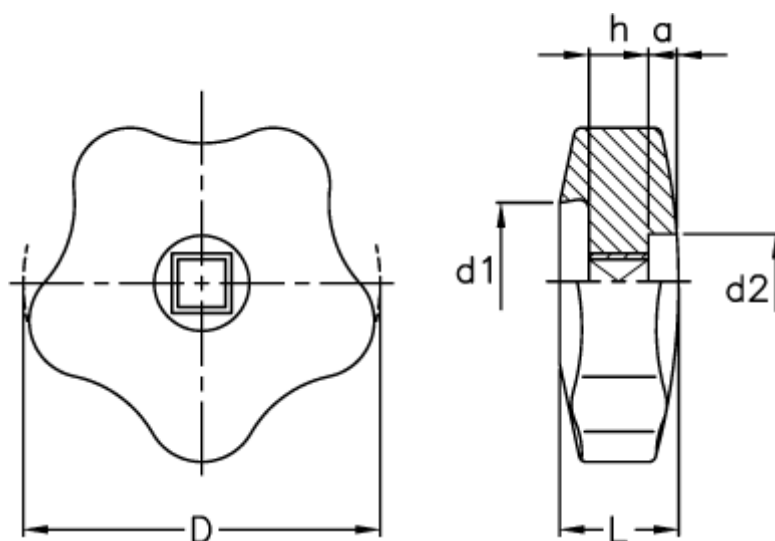

Article number: 2302069001

Description: E+G Lobe knob
VCR.192/40-6x6

Measures

a = 4
d = 40
d1 = 21
d2 = 14
h = 10
L = 15
S H9 = 6x6